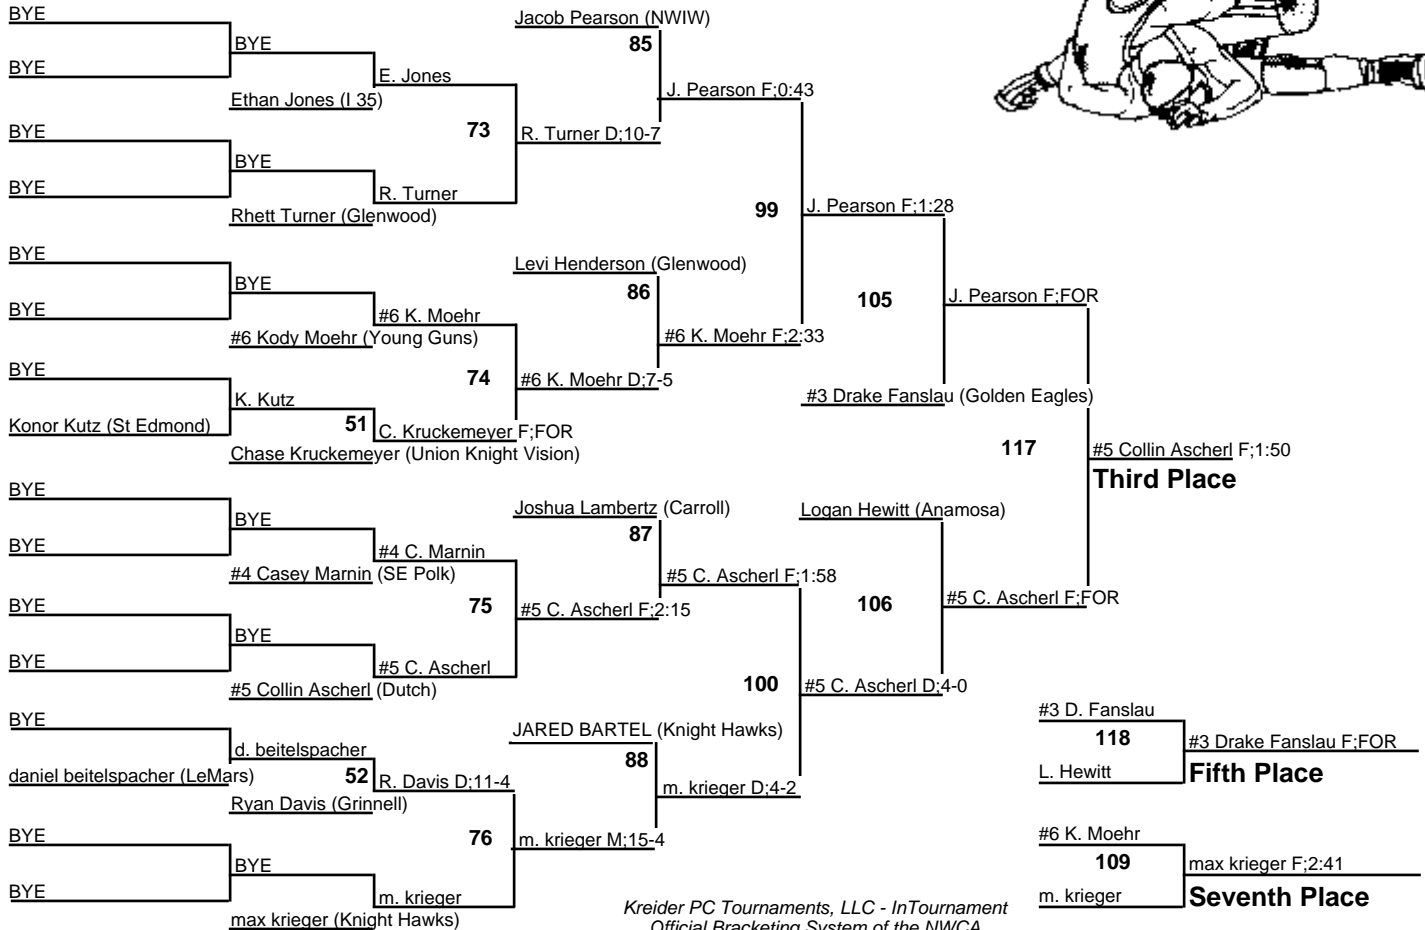

2008 IA State - Mat 10

JH 138
17 February 2008