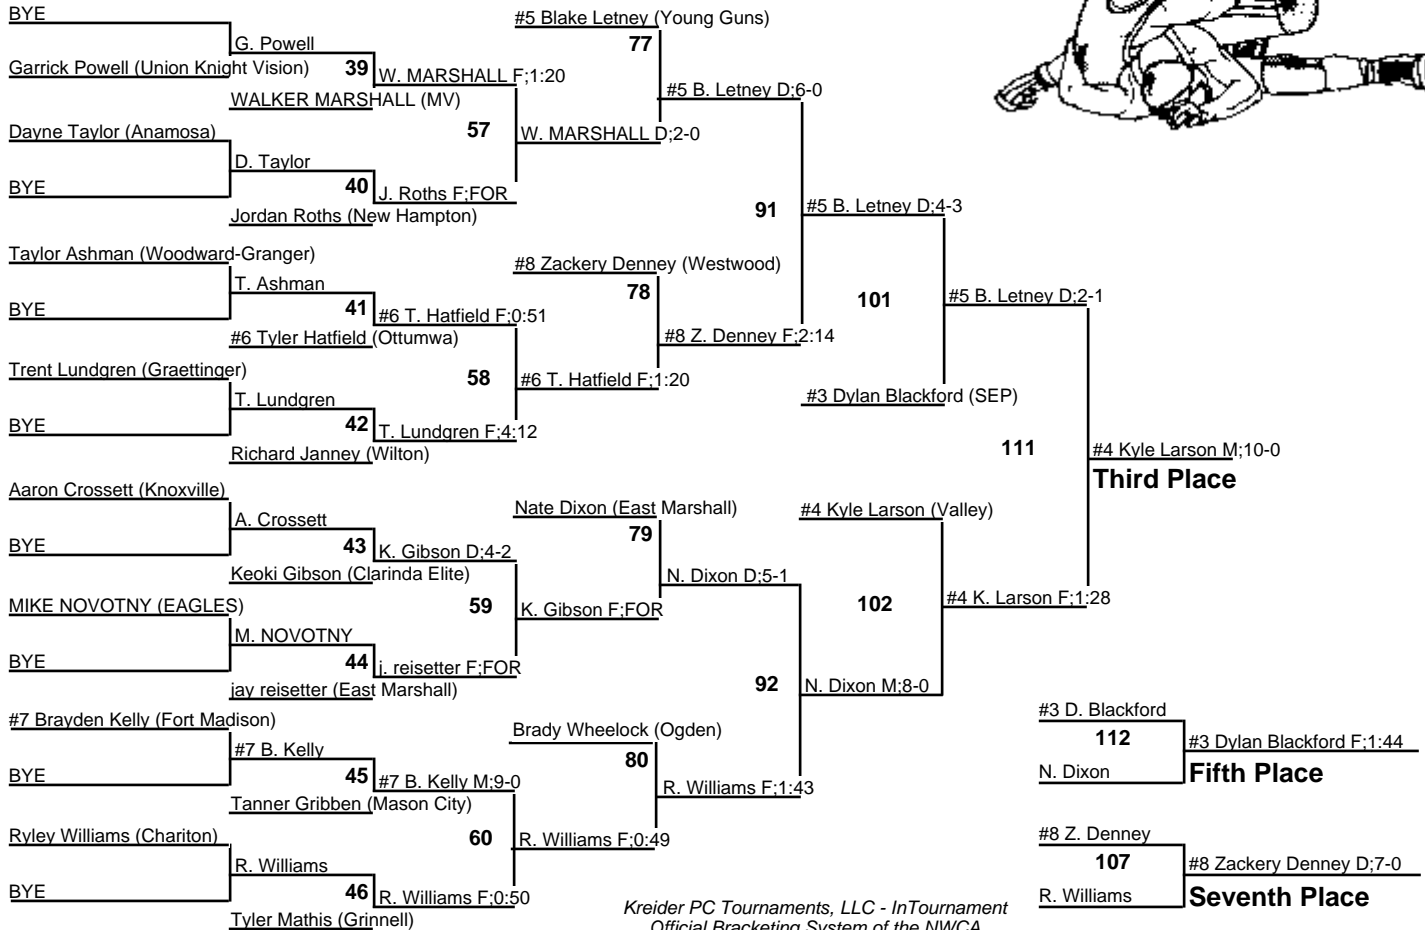

2008 IA State - Mat 10

JH 108
17 February 2008