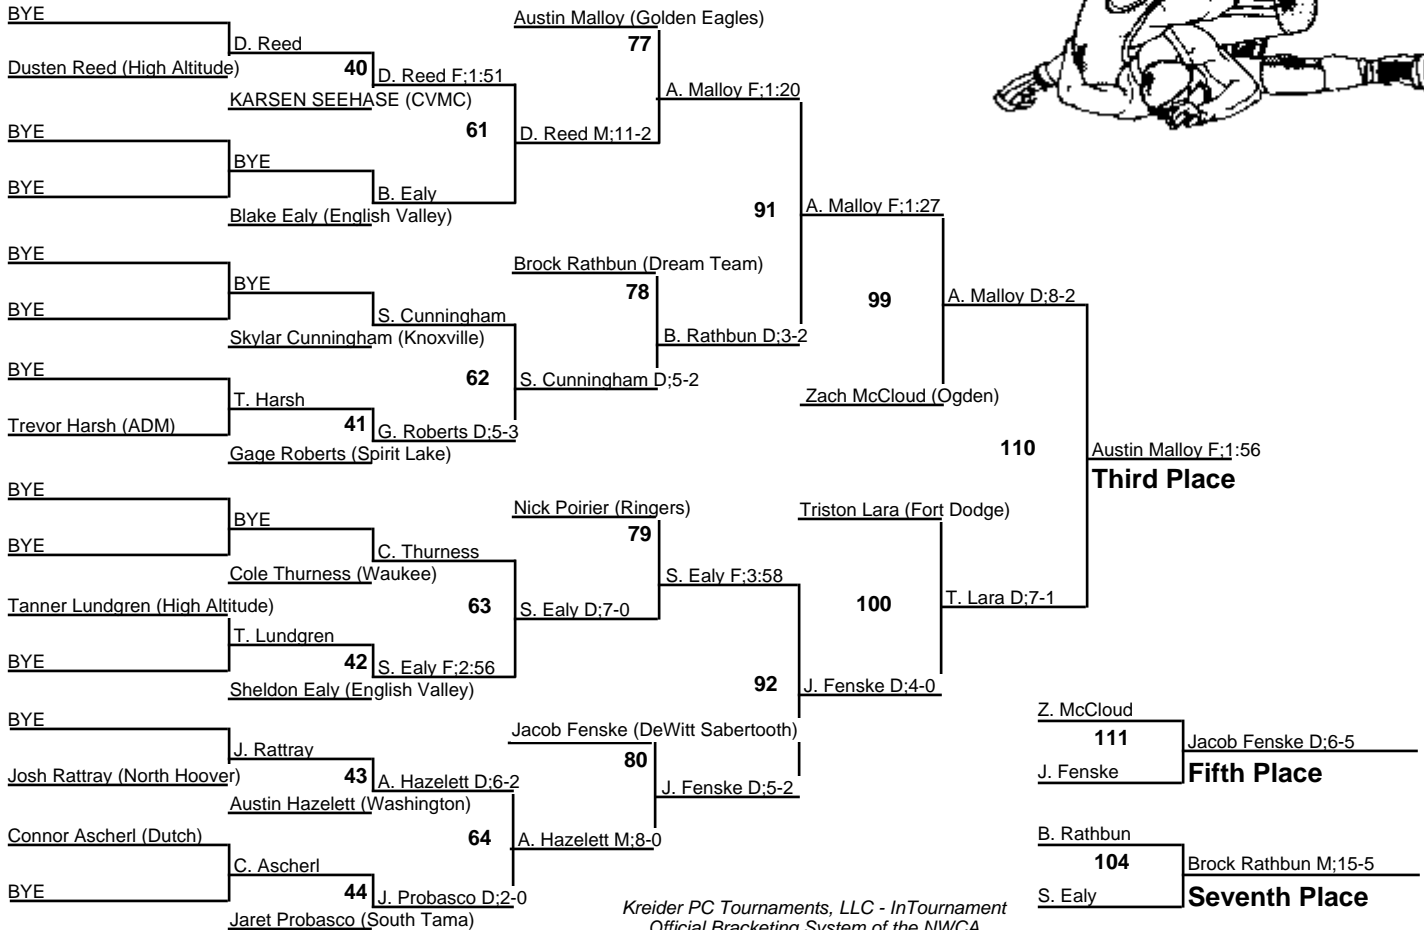

2008 IA State - Mat 5

D2 065
17 February 2008