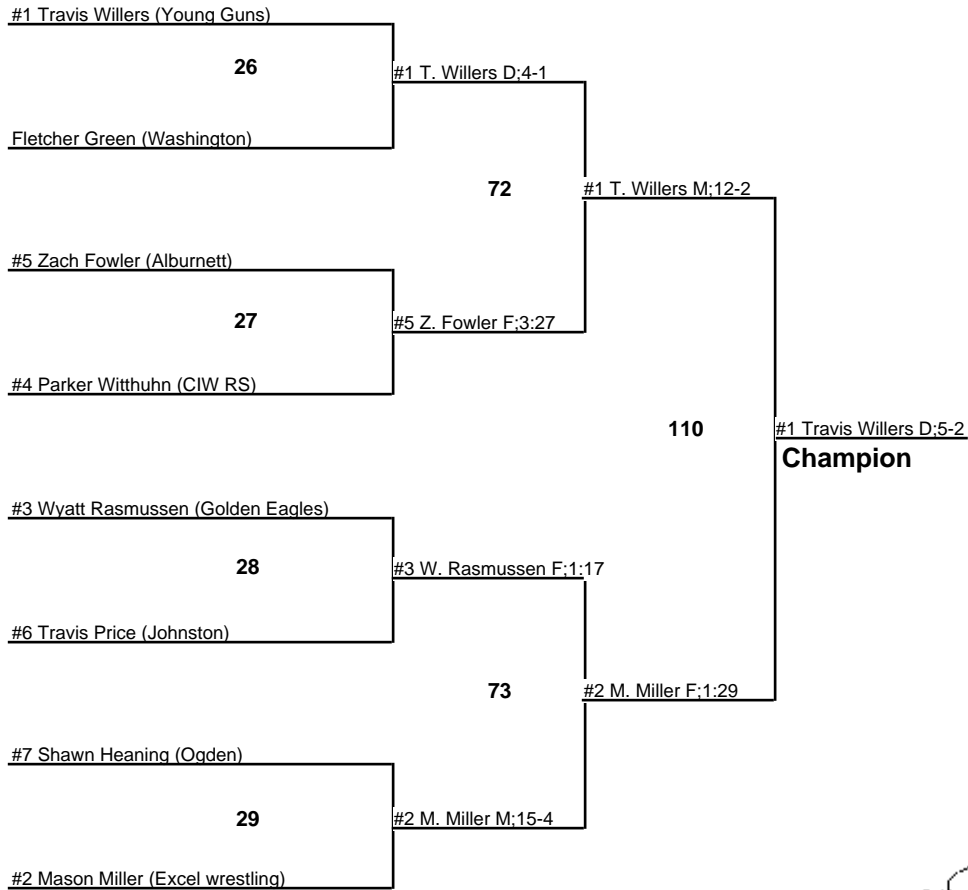

2008 IA State - Mat 3

D3 070
17 February 2008