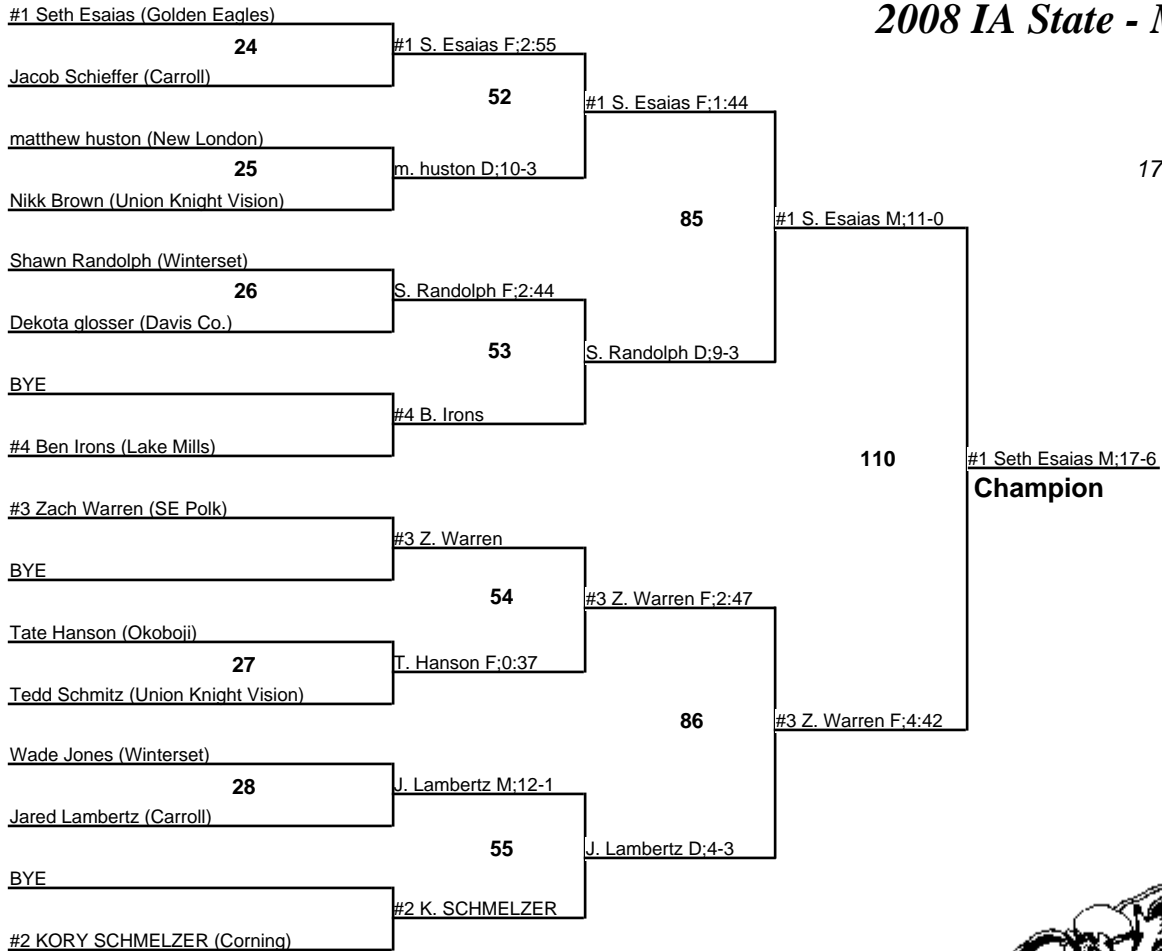

2008 IA State - Mat 11

JH 154
17 February 2008