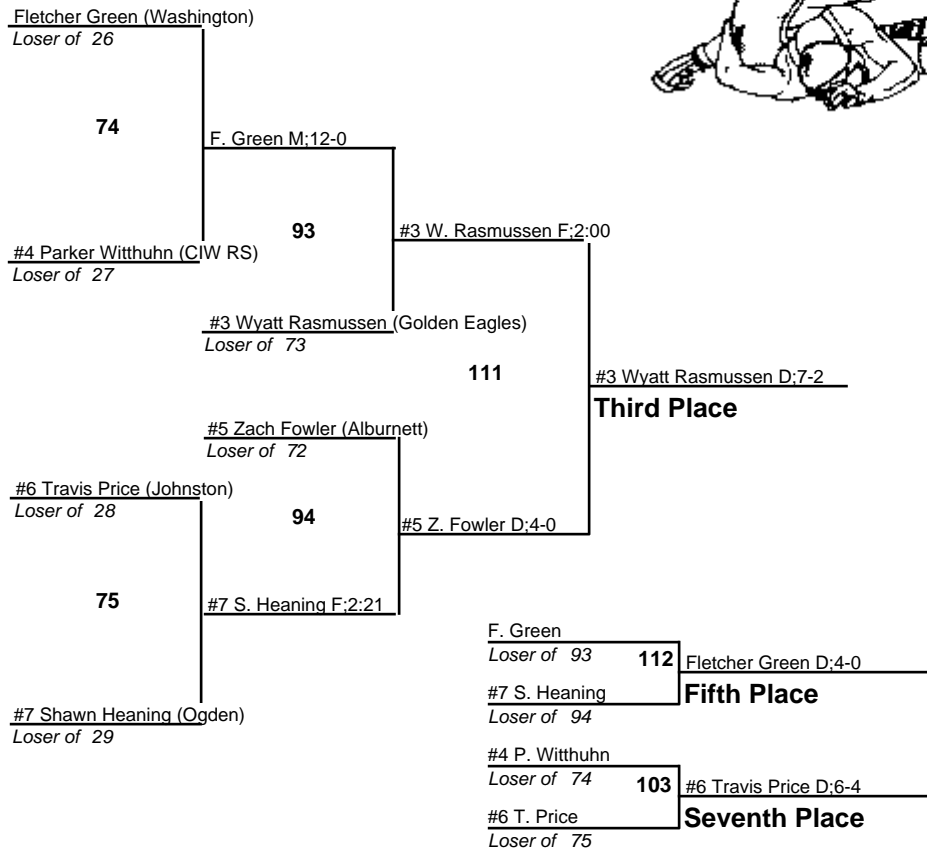

2008 IA State - Mat 3

D3 070
17 February 2008