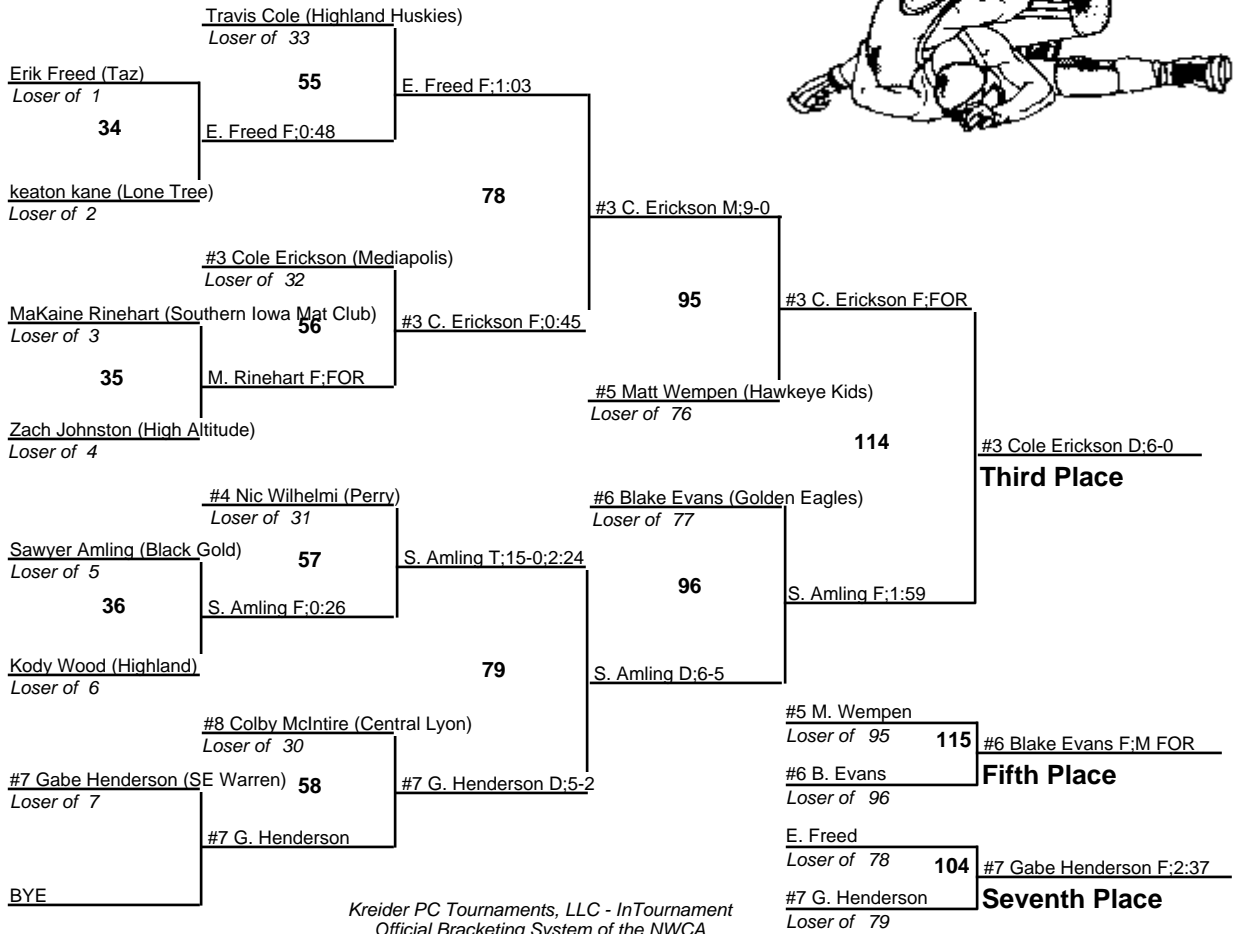

2008 IA State - Mat 3

D3 075
17 February 2008