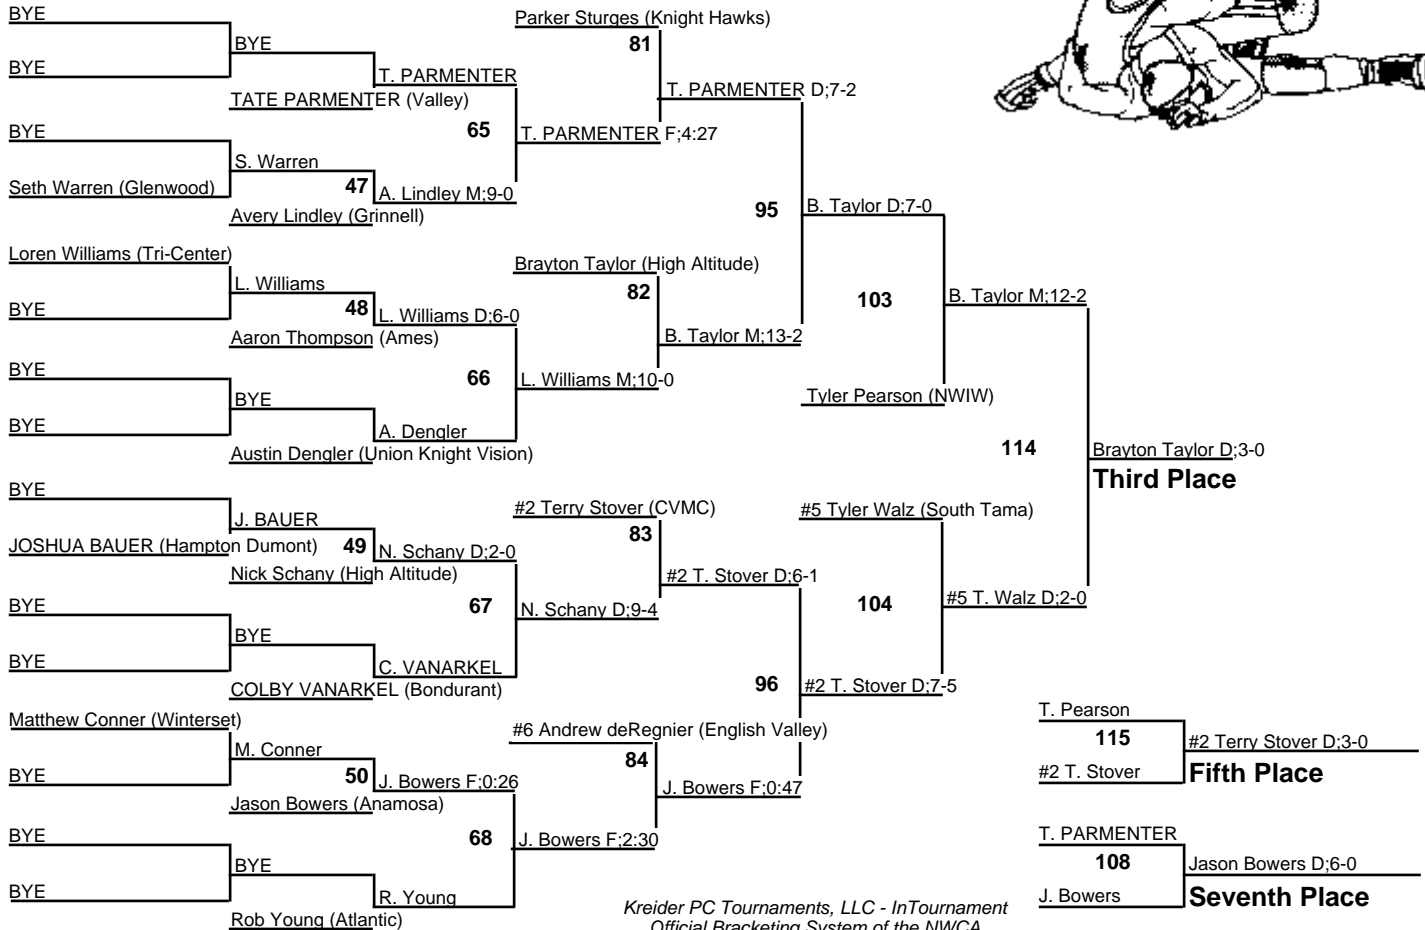

2008 IA State - Mat 10

JH 114
17 February 2008