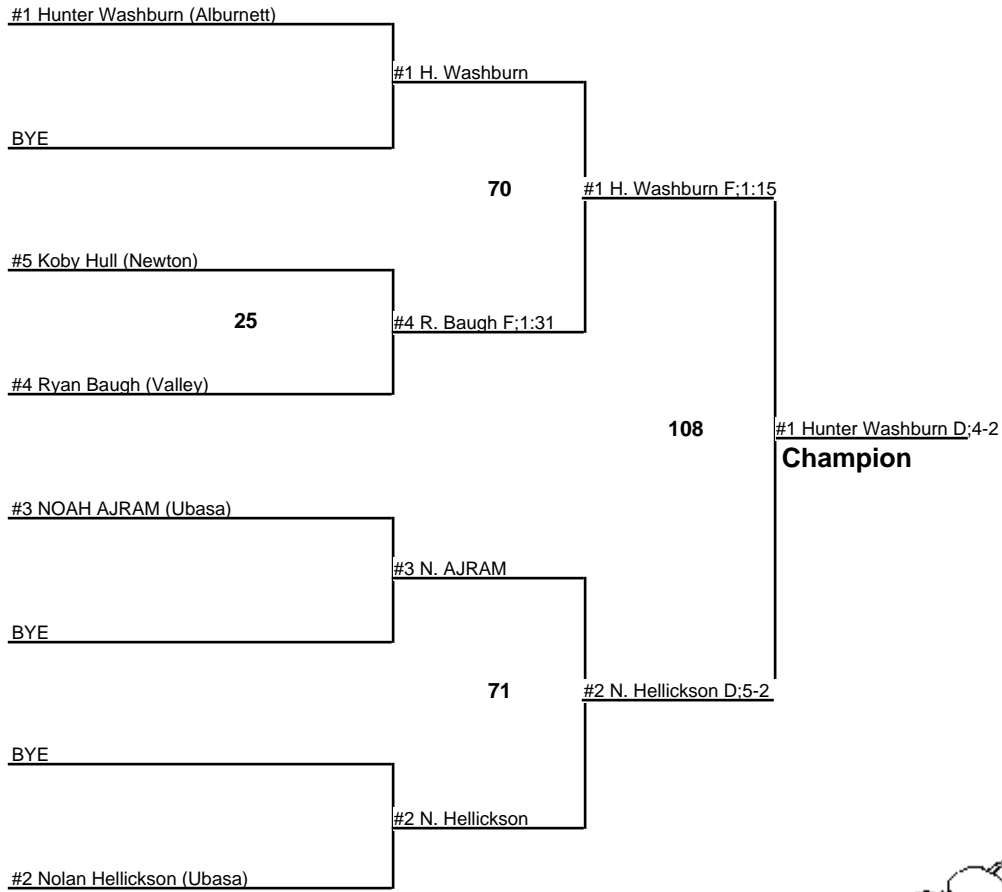

2008 IA State - Mat 3

D3 065
17 February 2008