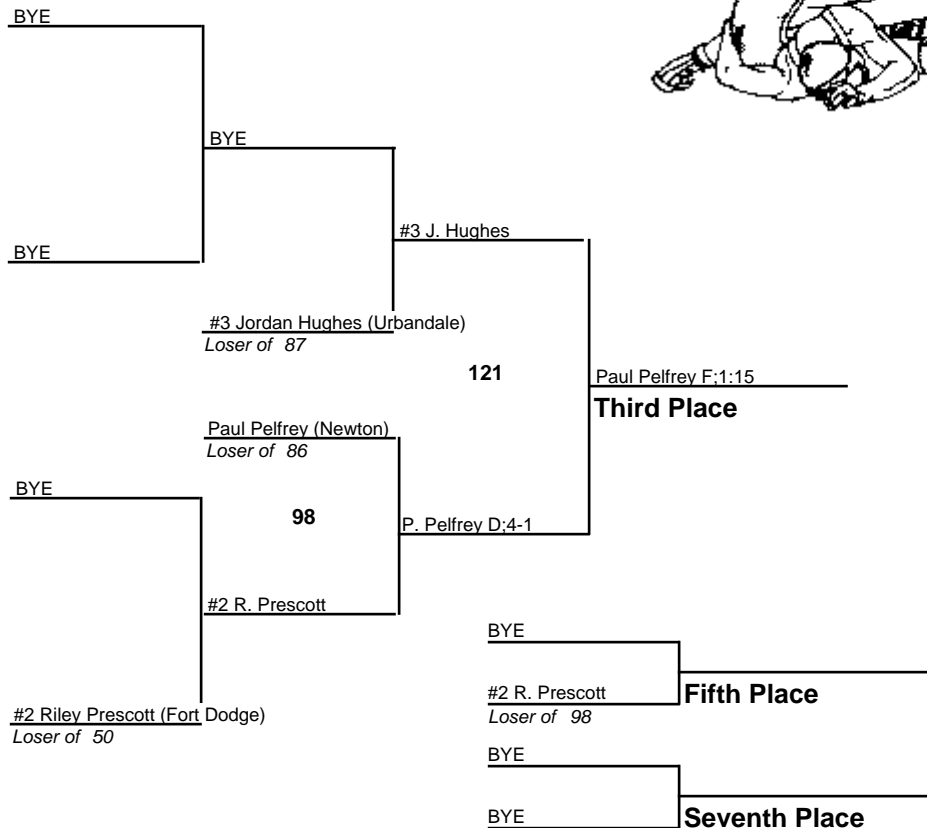

2008 IA State - Mat 4

D3 160
17 February 2008