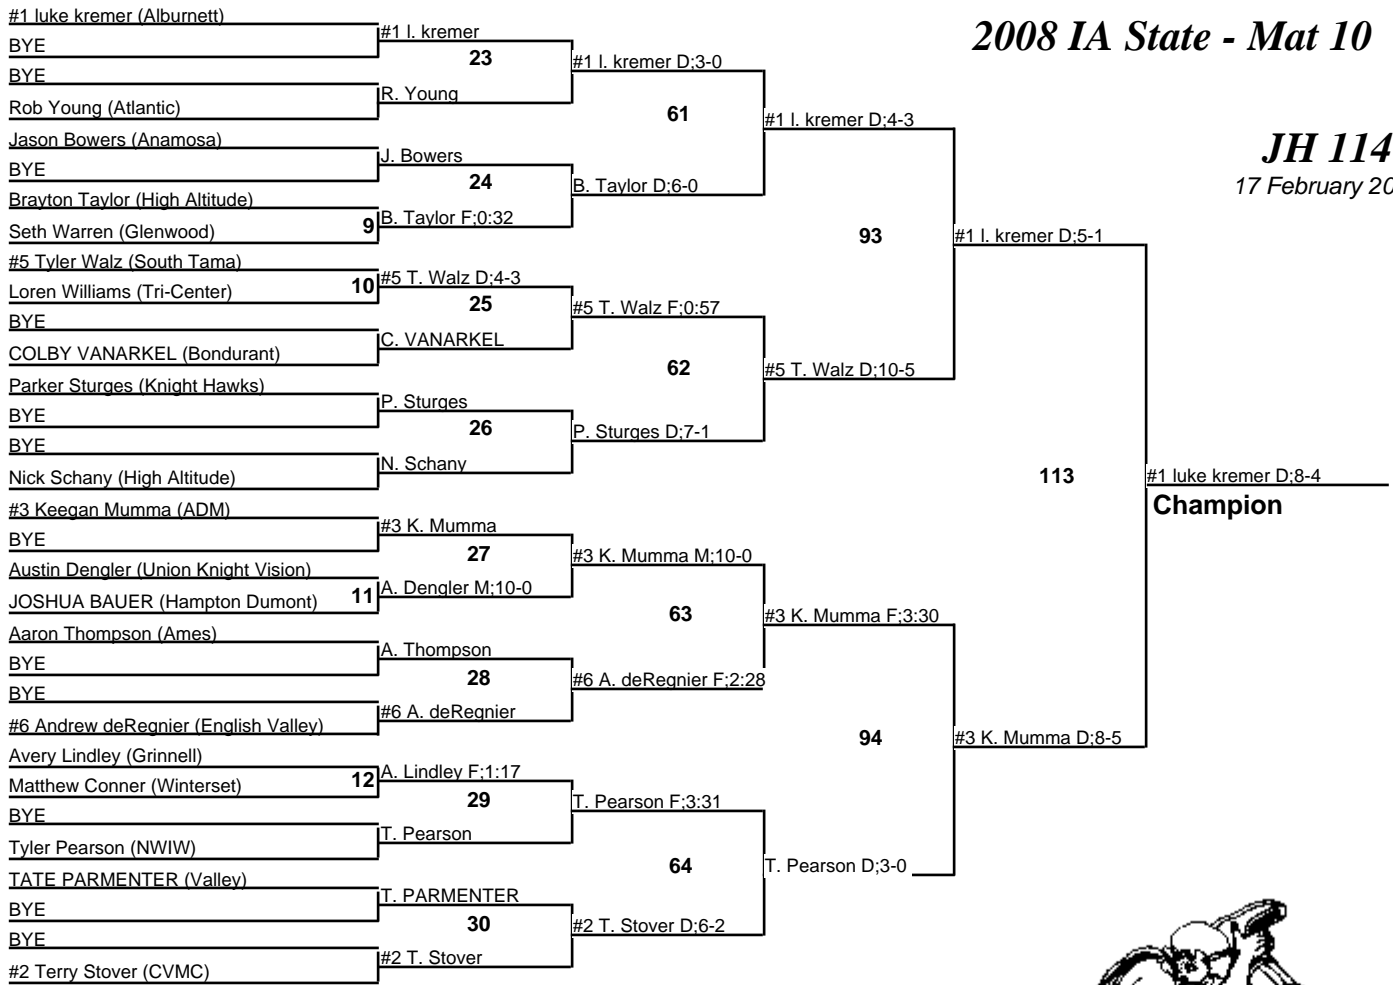

2008 IA State - Mat 10

JH 114
17 February 2008