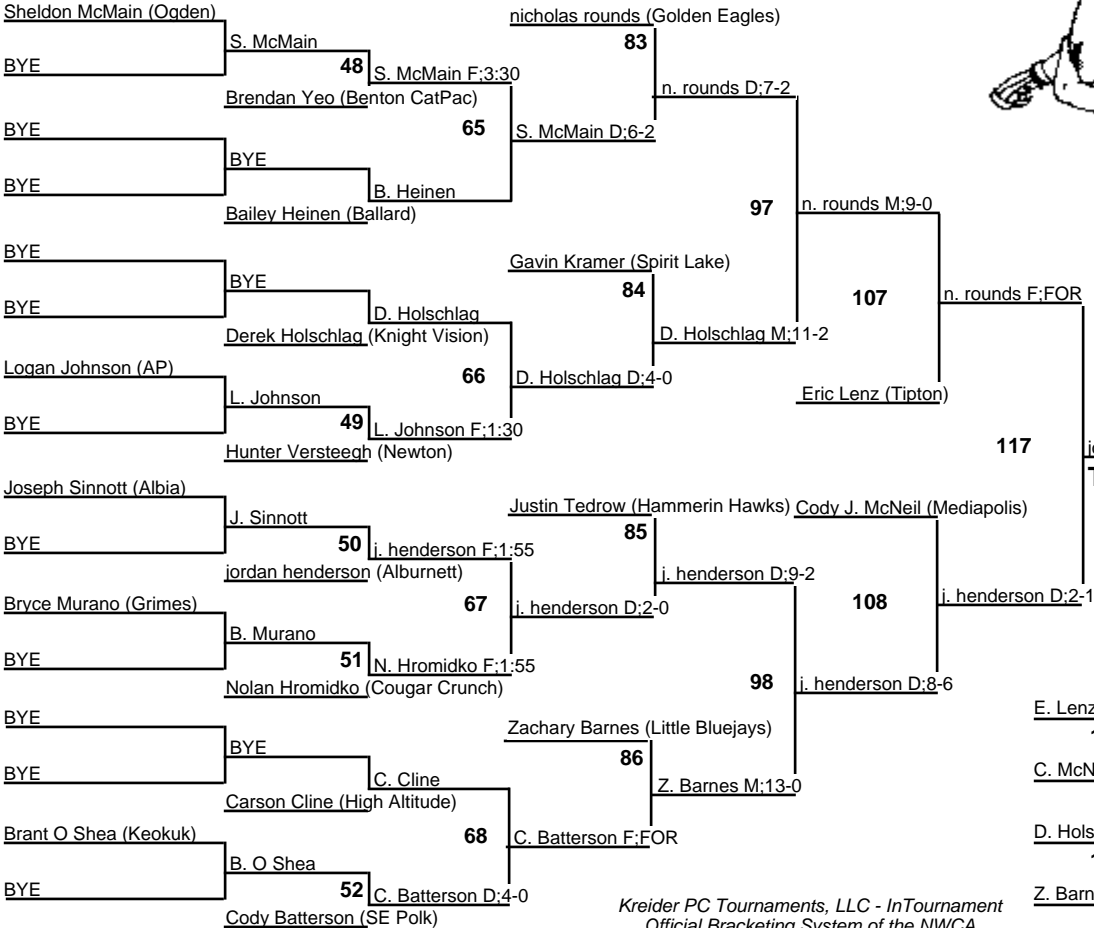

Third Place

Fifth Place

Seventh Place