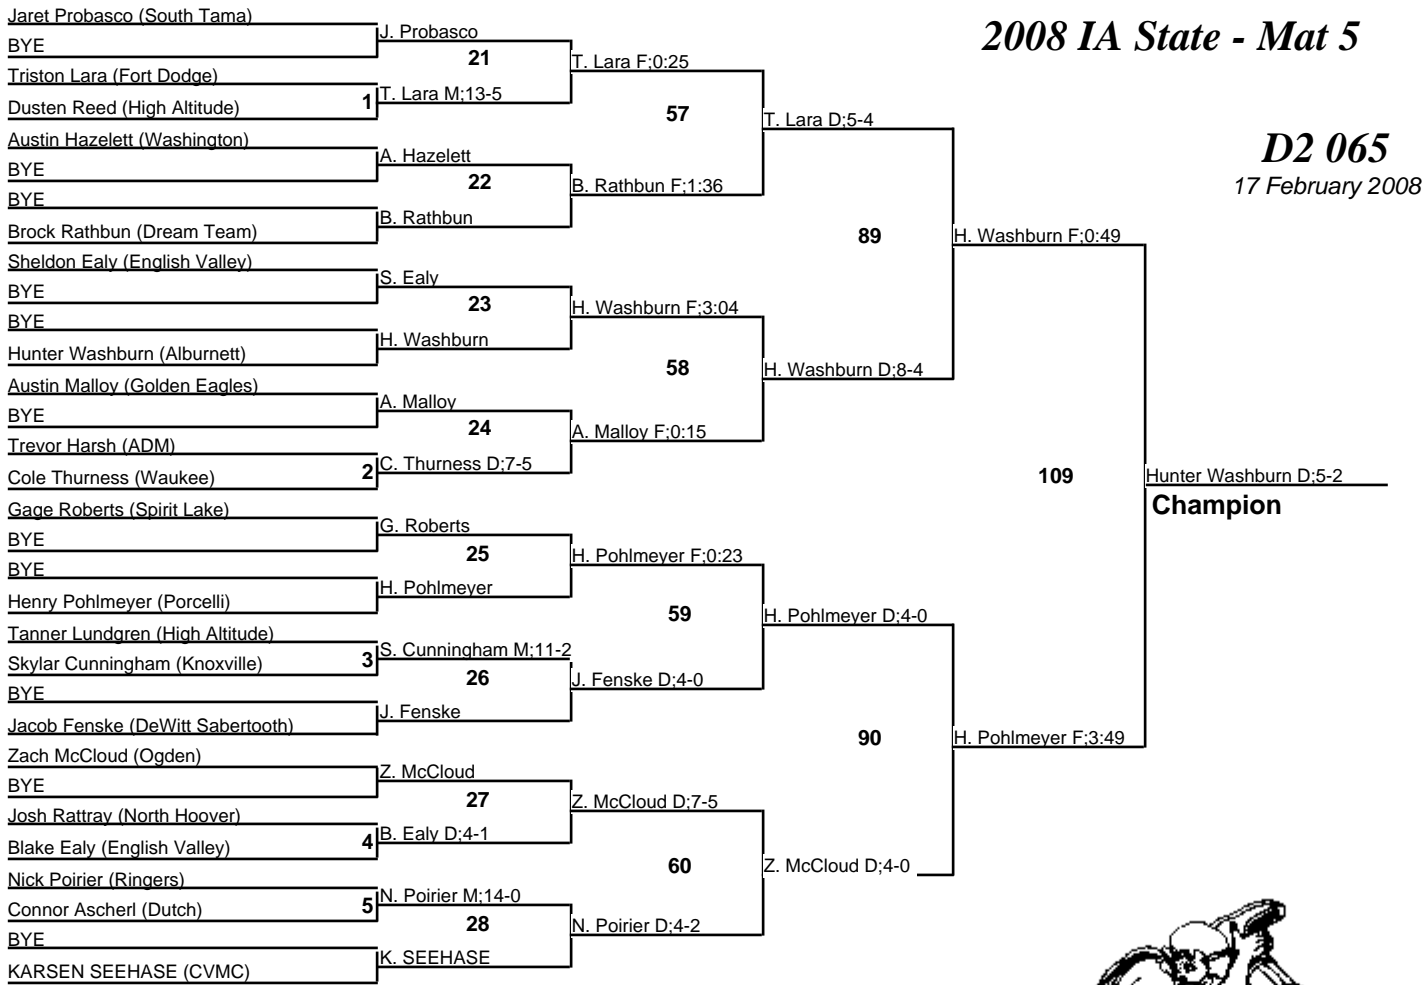

2008 IA State - Mat 5

D2 065
17 February 2008