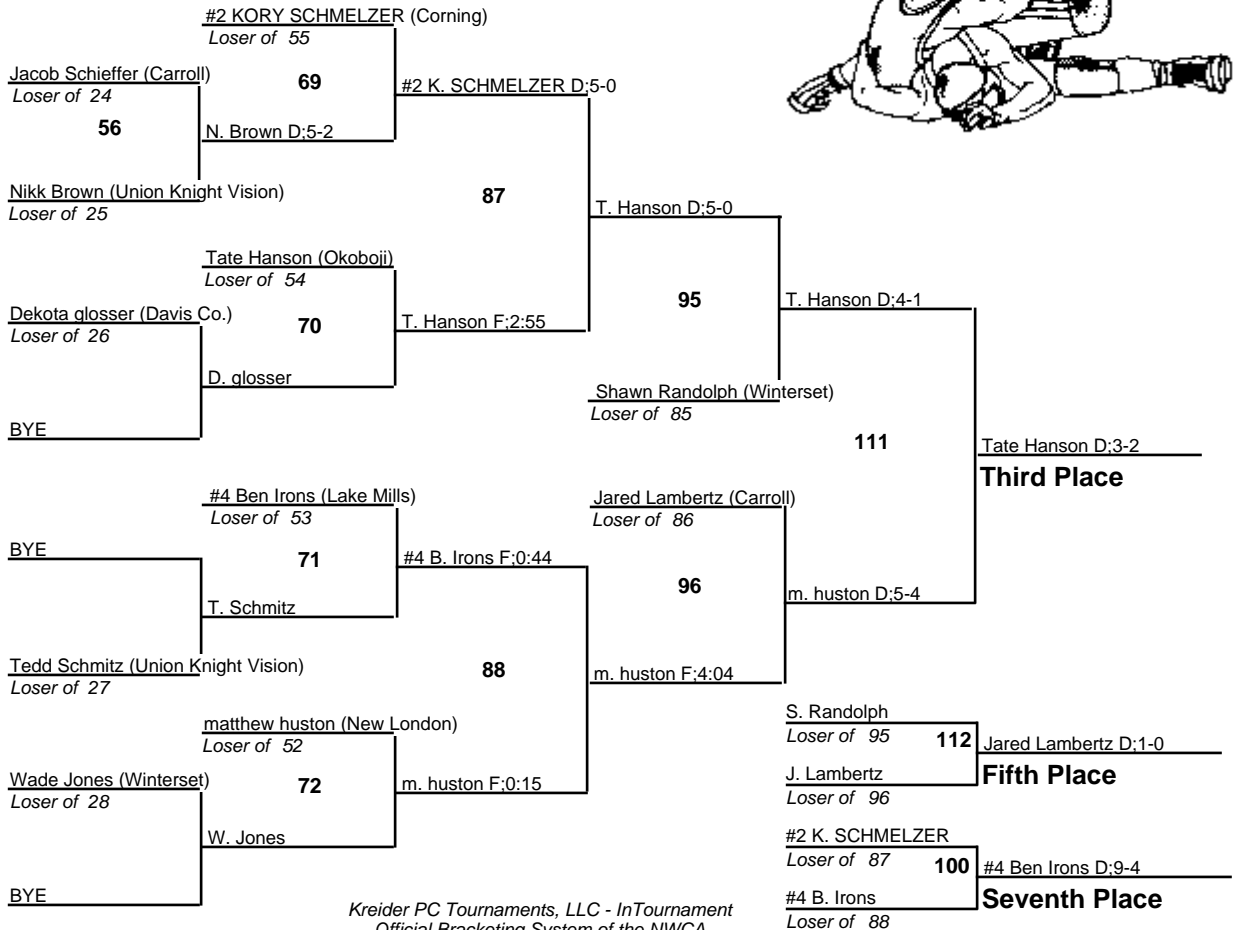

2008 IA State - Mat 11

JH 154
17 February 2008