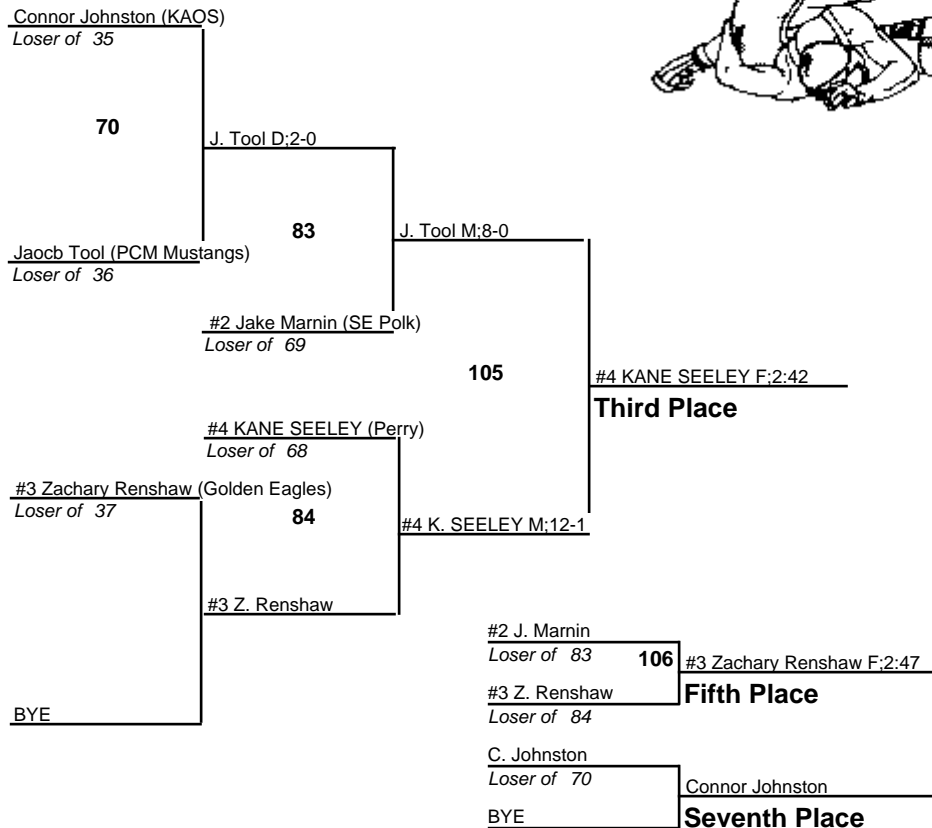

2008 IA State - Mat 8

JH 176
17 February 2008