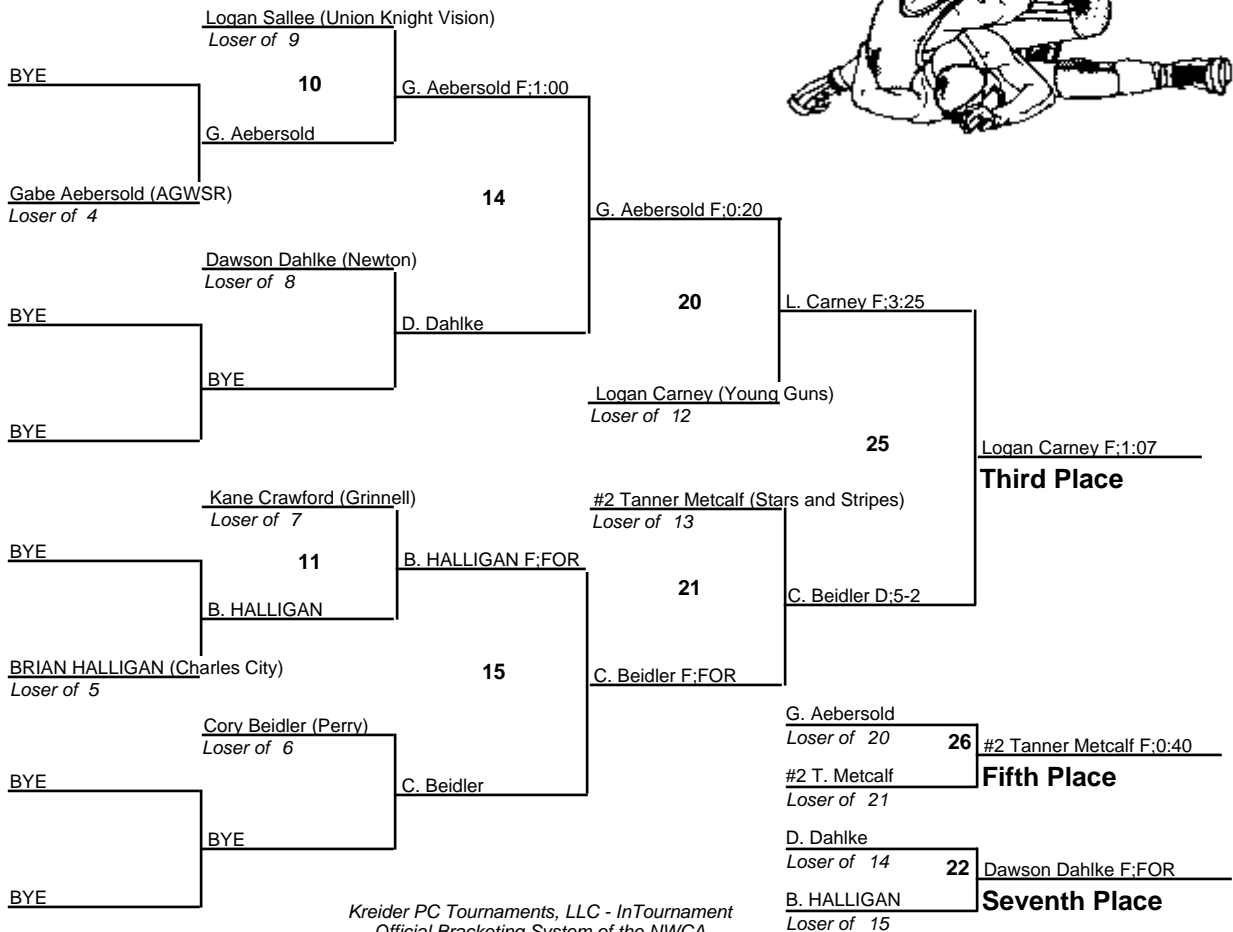

2008 IA State - Mat 12

JH 164
17 February 2008