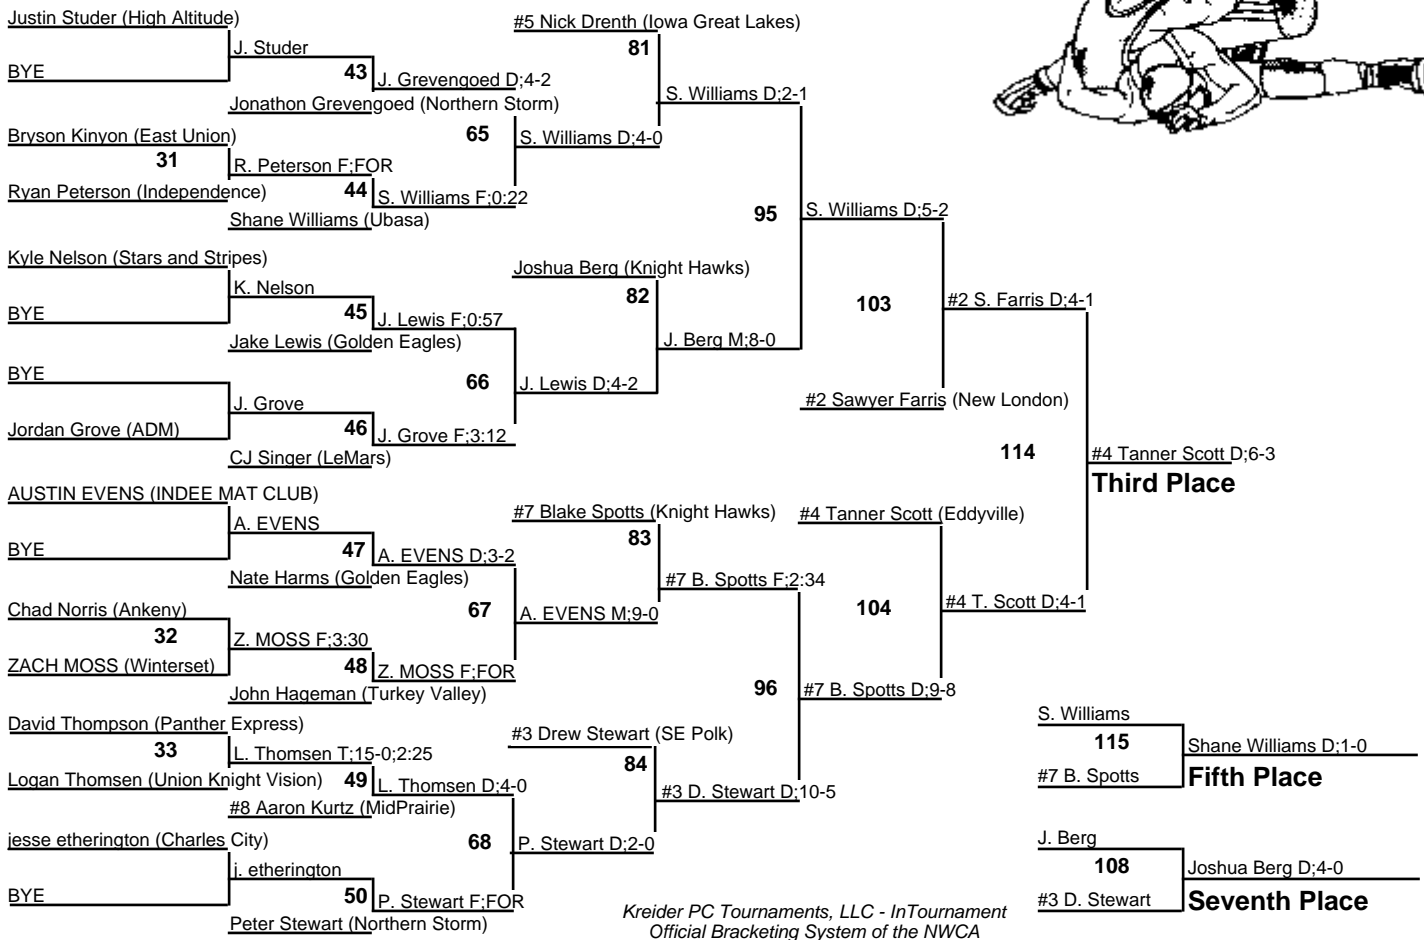

2008 IA State - Mat 9

JH 102
17 February 2008