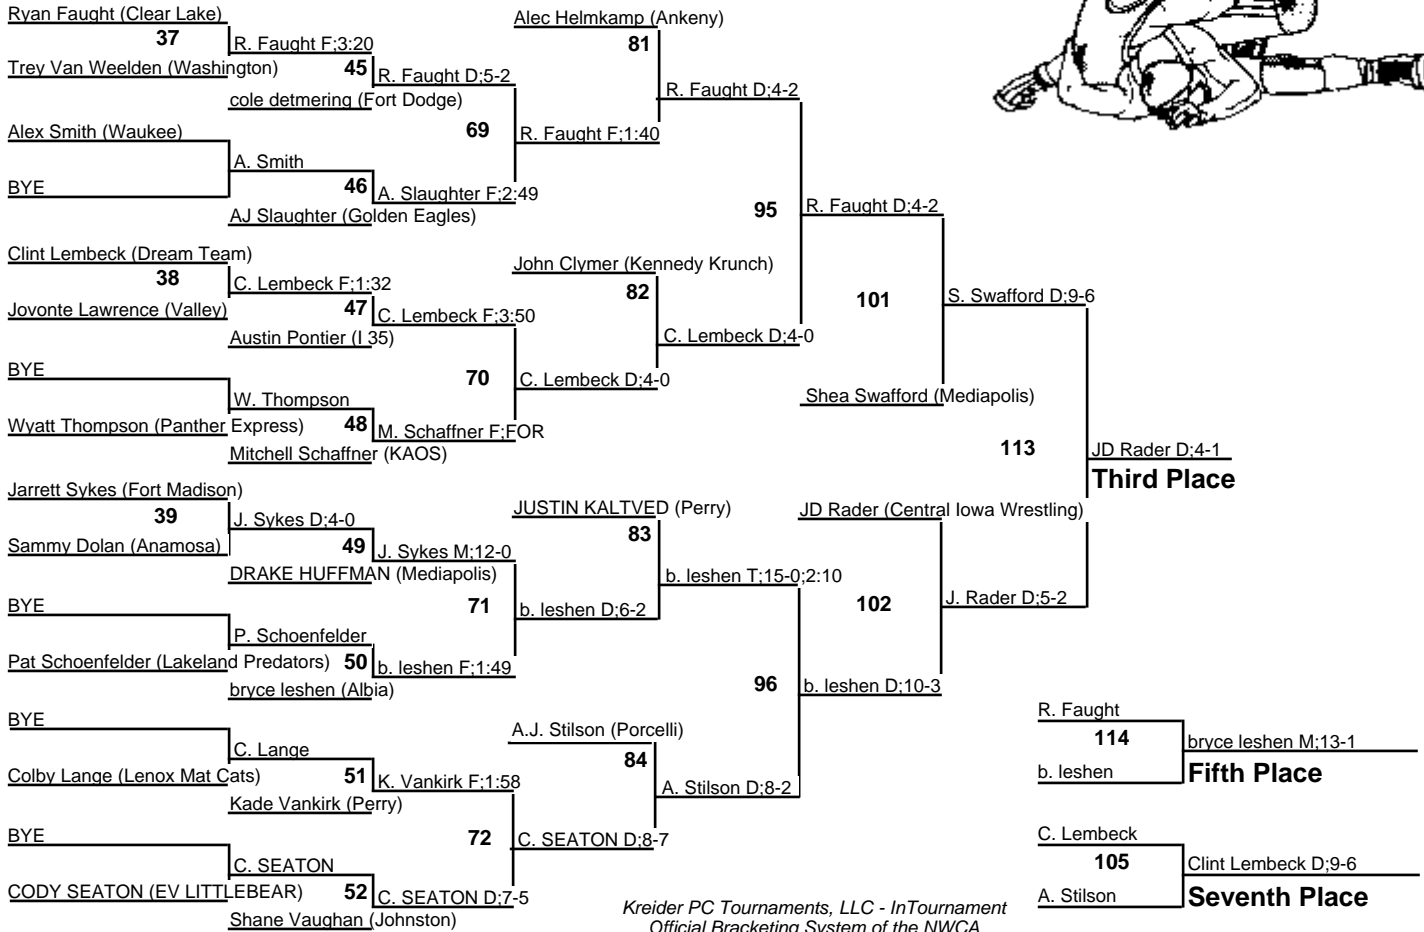

2008 IA State - Mat 5

D2 070
17 February 2008