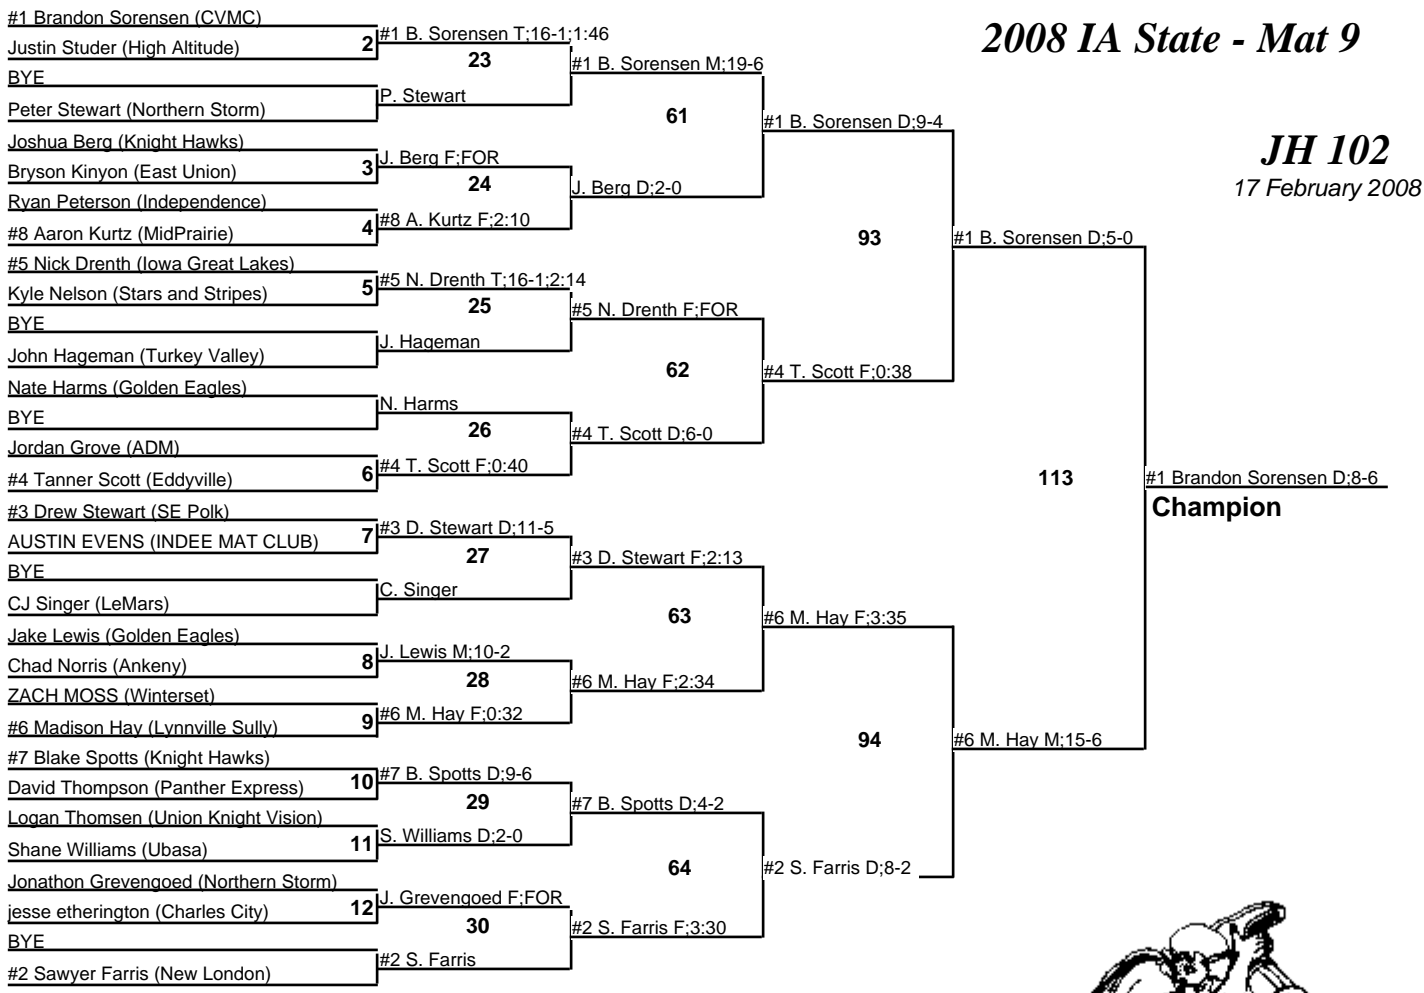

2008 IA State - Mat 9

JH 102
17 February 2008