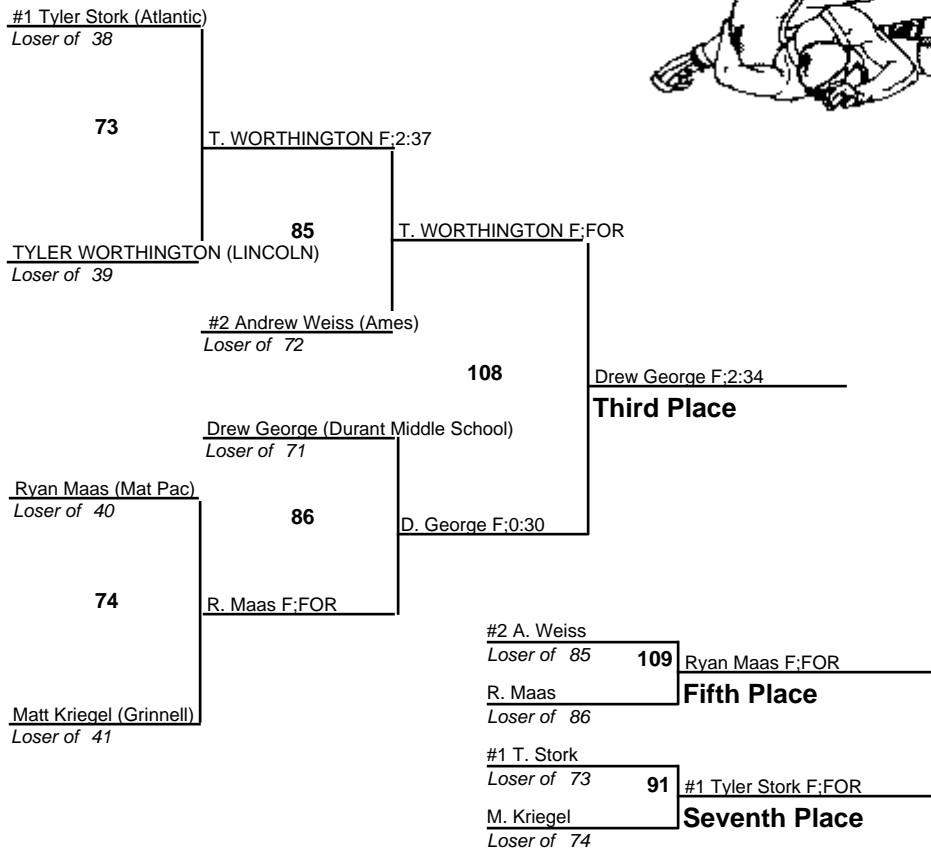

2008 IA State - Mat 8

JH 189
17 February 2008