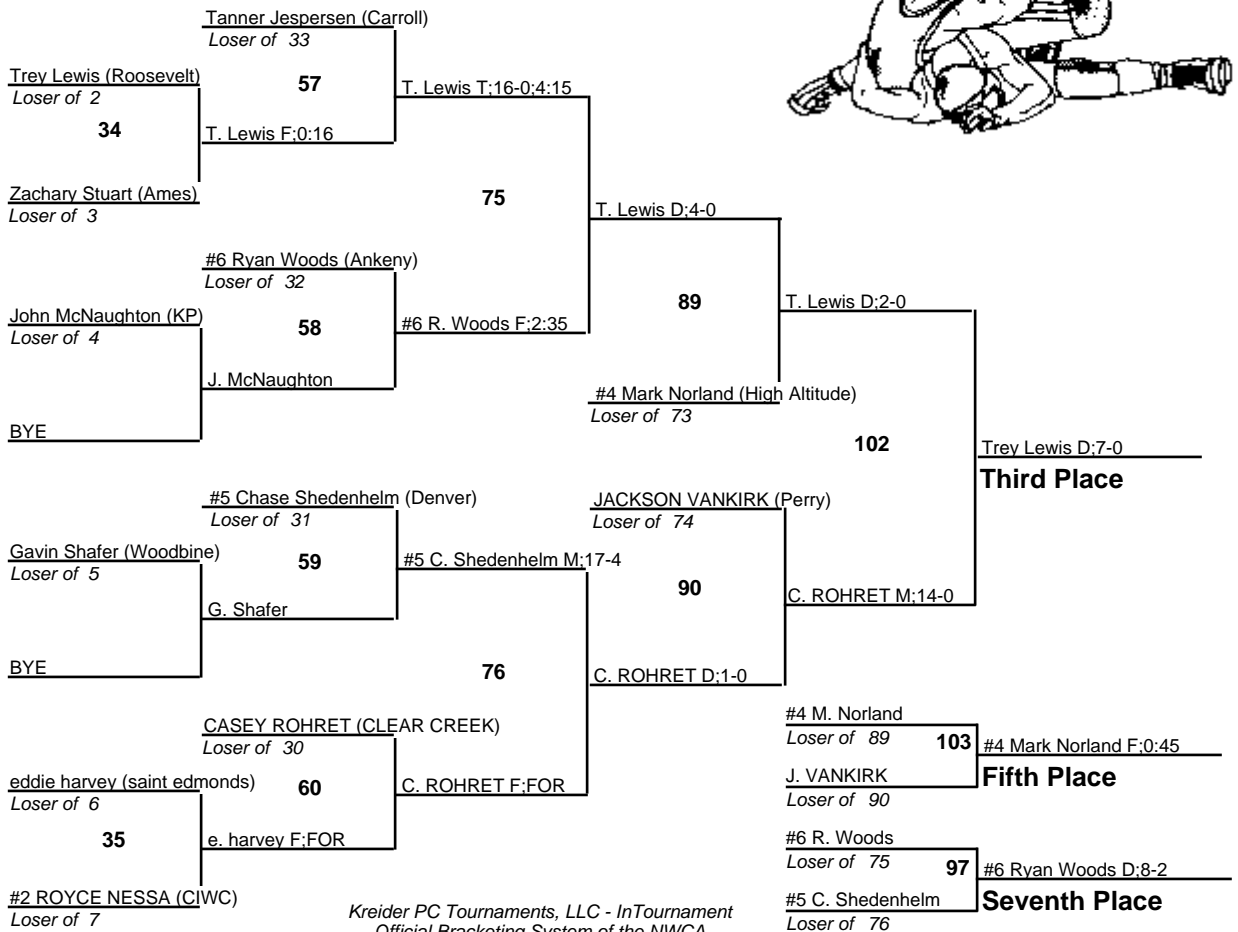

2008 IA State - Mat 11

JH 126
17 February 2008