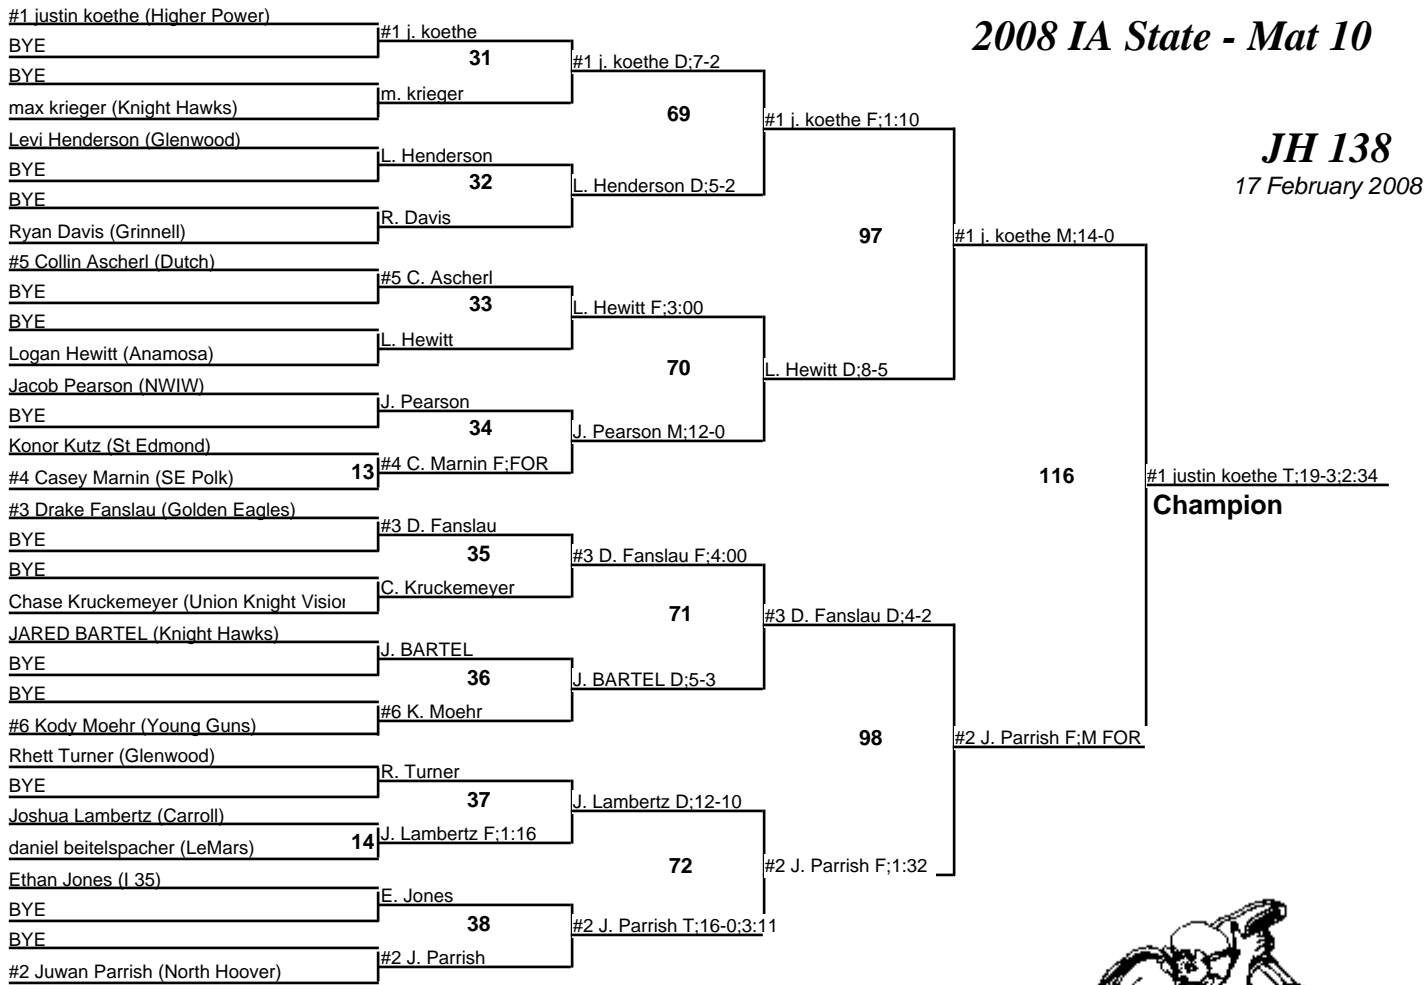

2008 IA State - Mat 10

JH 138
17 February 2008