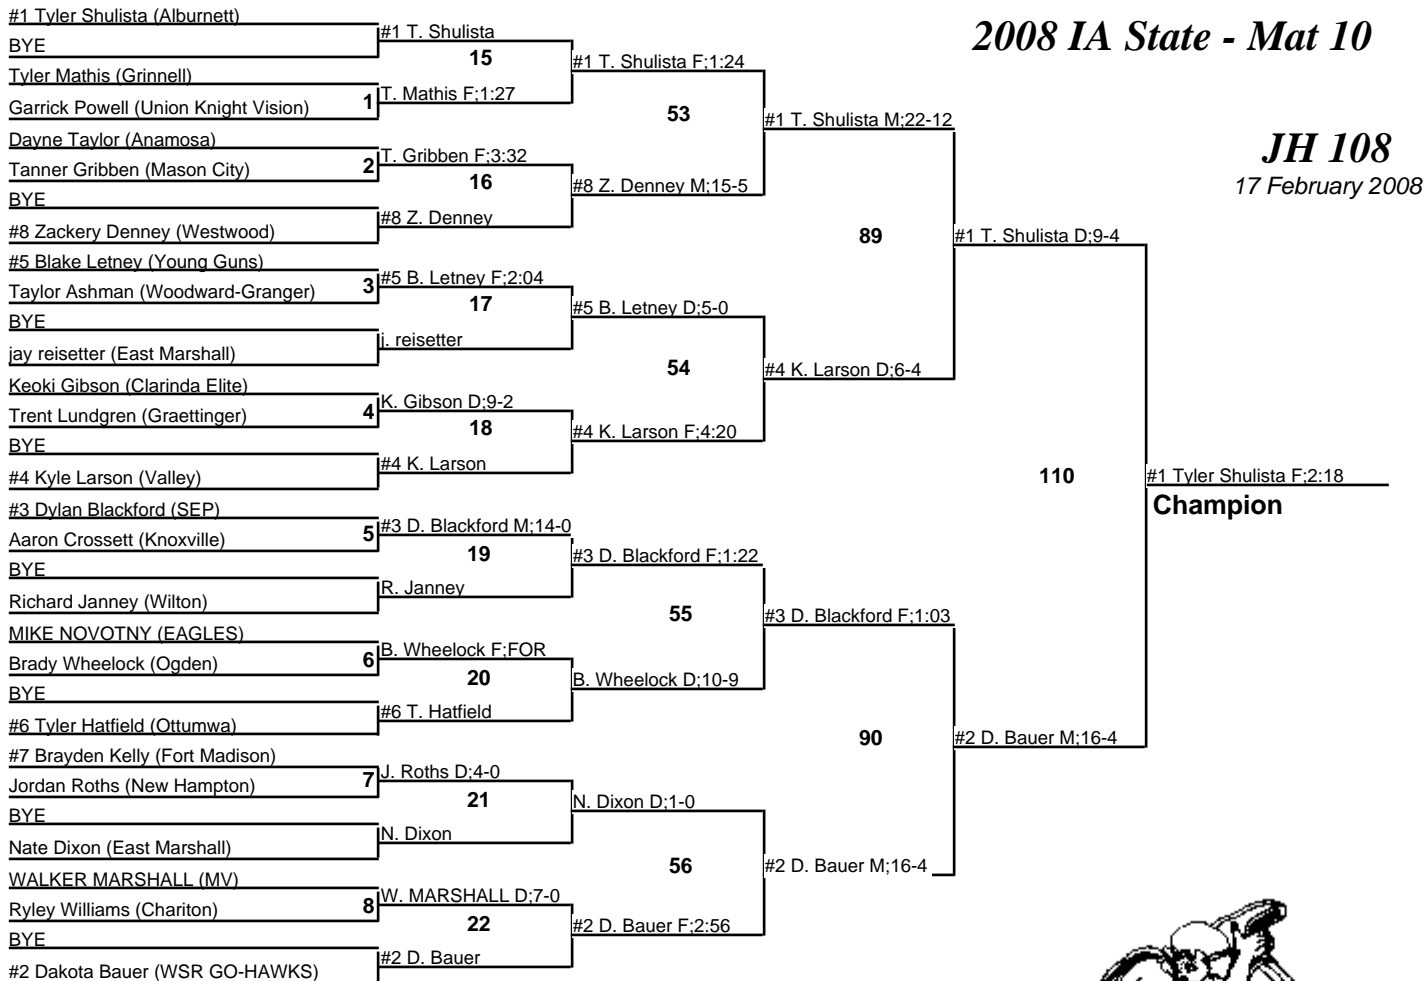

2008 IA State - Mat 10

JH 108
17 February 2008