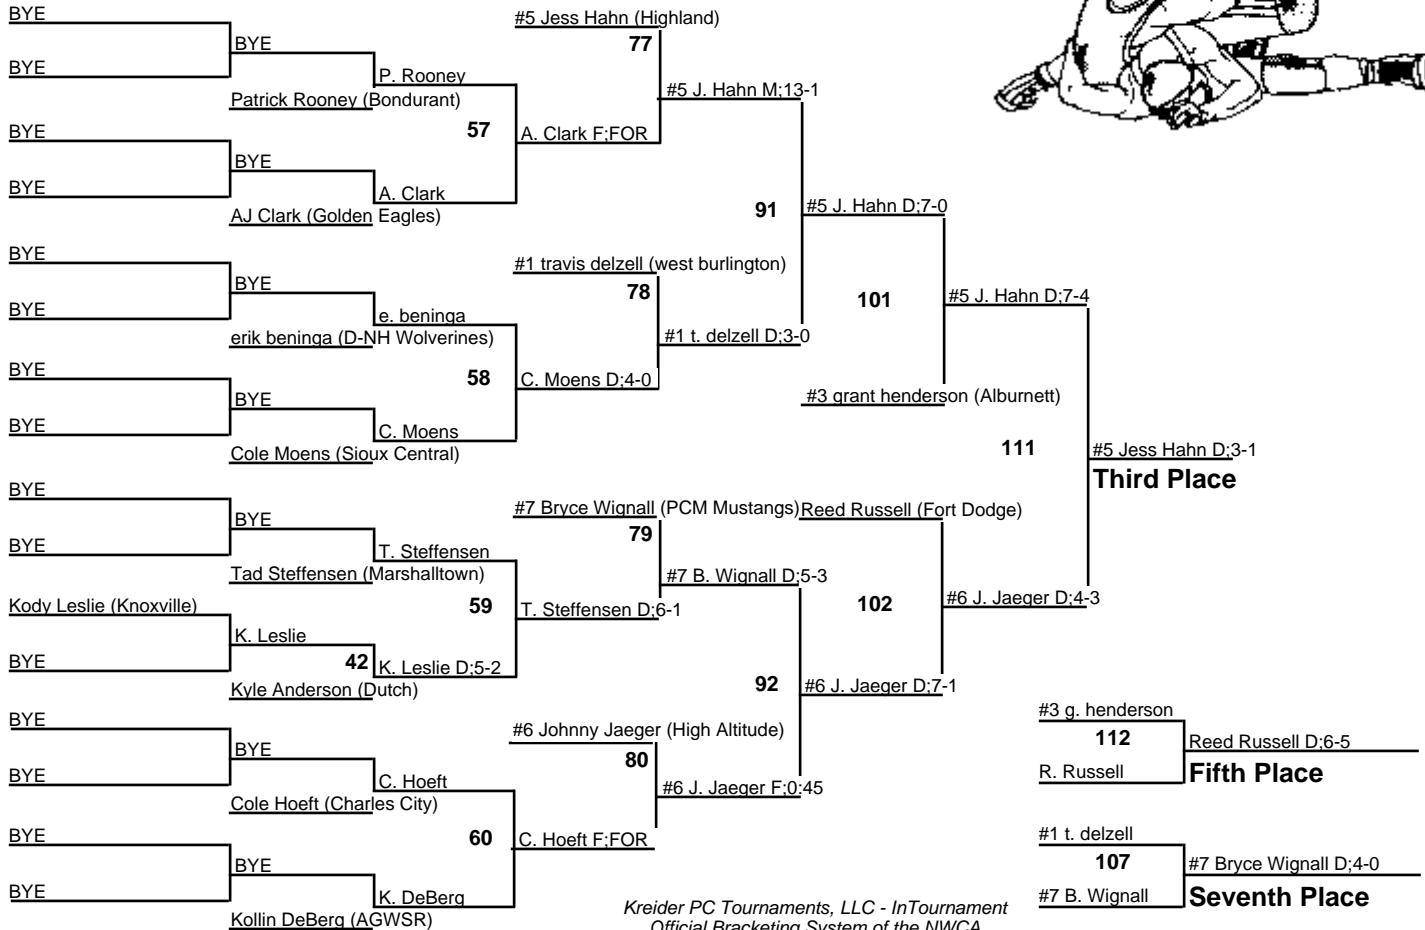

2008 IA State - Mat 9

JH 096
17 February 2008