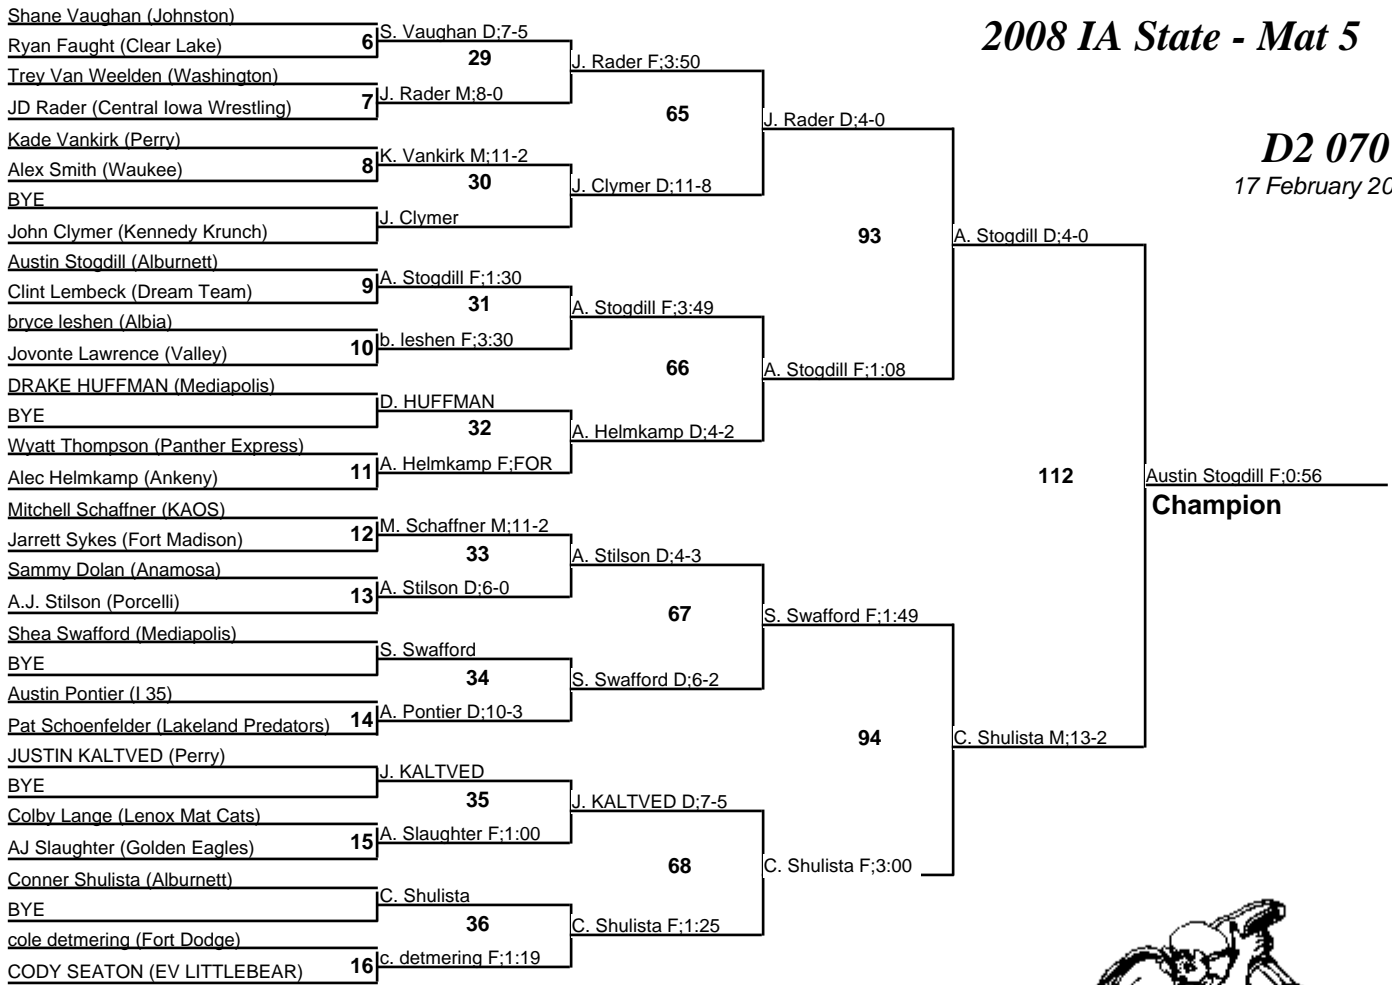

2008 IA State - Mat 5

D2 070
17 February 2008