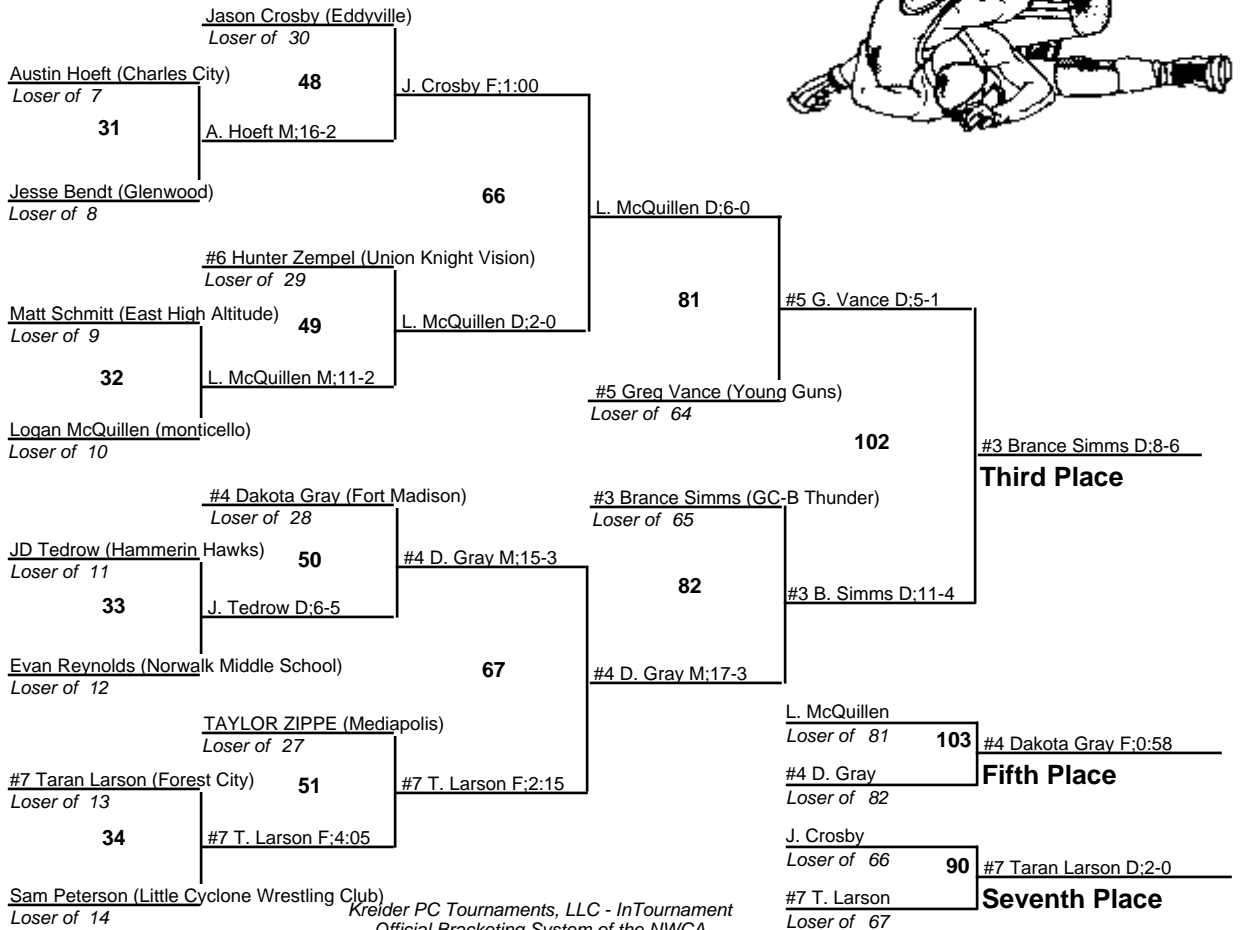

2008 IA State - Mat 8

JH 090
17 February 2008