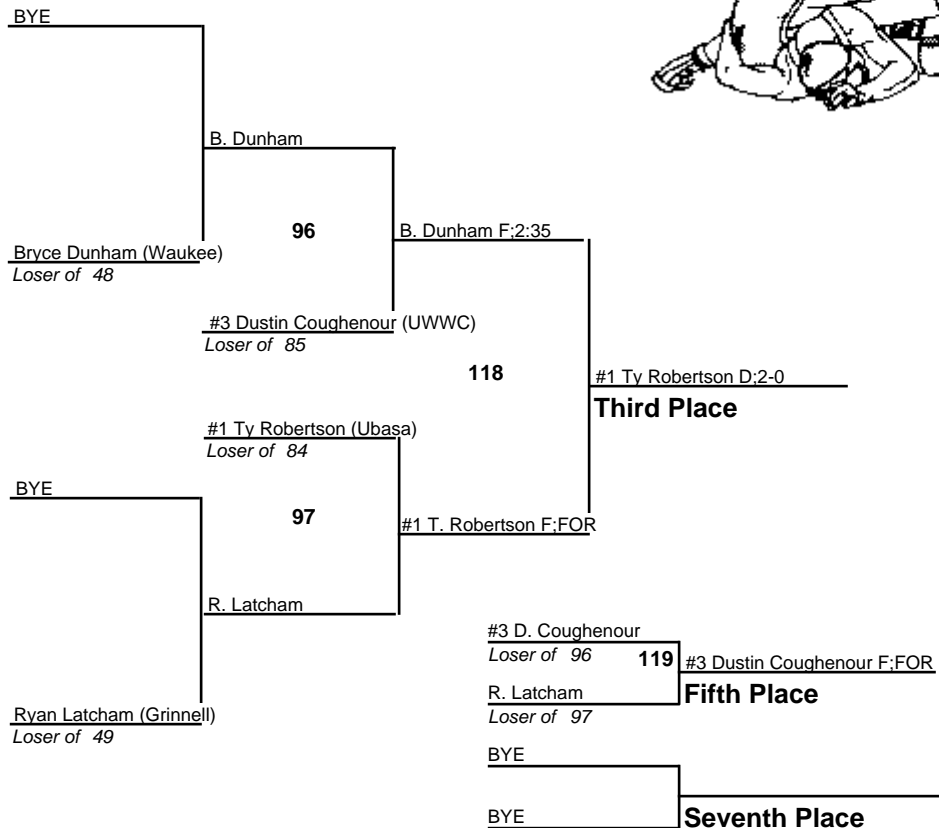

2008 IA State - Mat 4

D3 140
17 February 2008