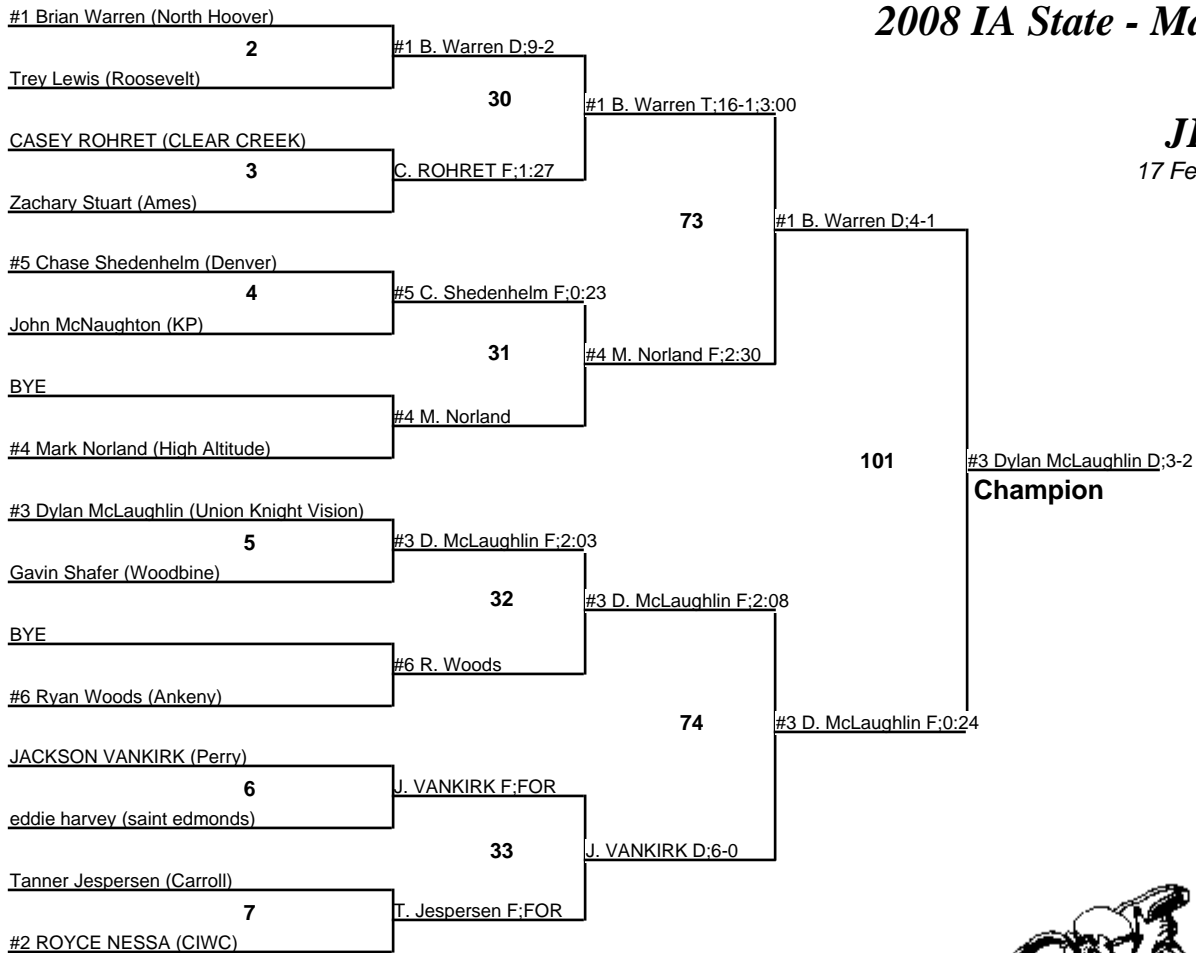

2008 IA State - Mat 11

JH 126
17 February 2008