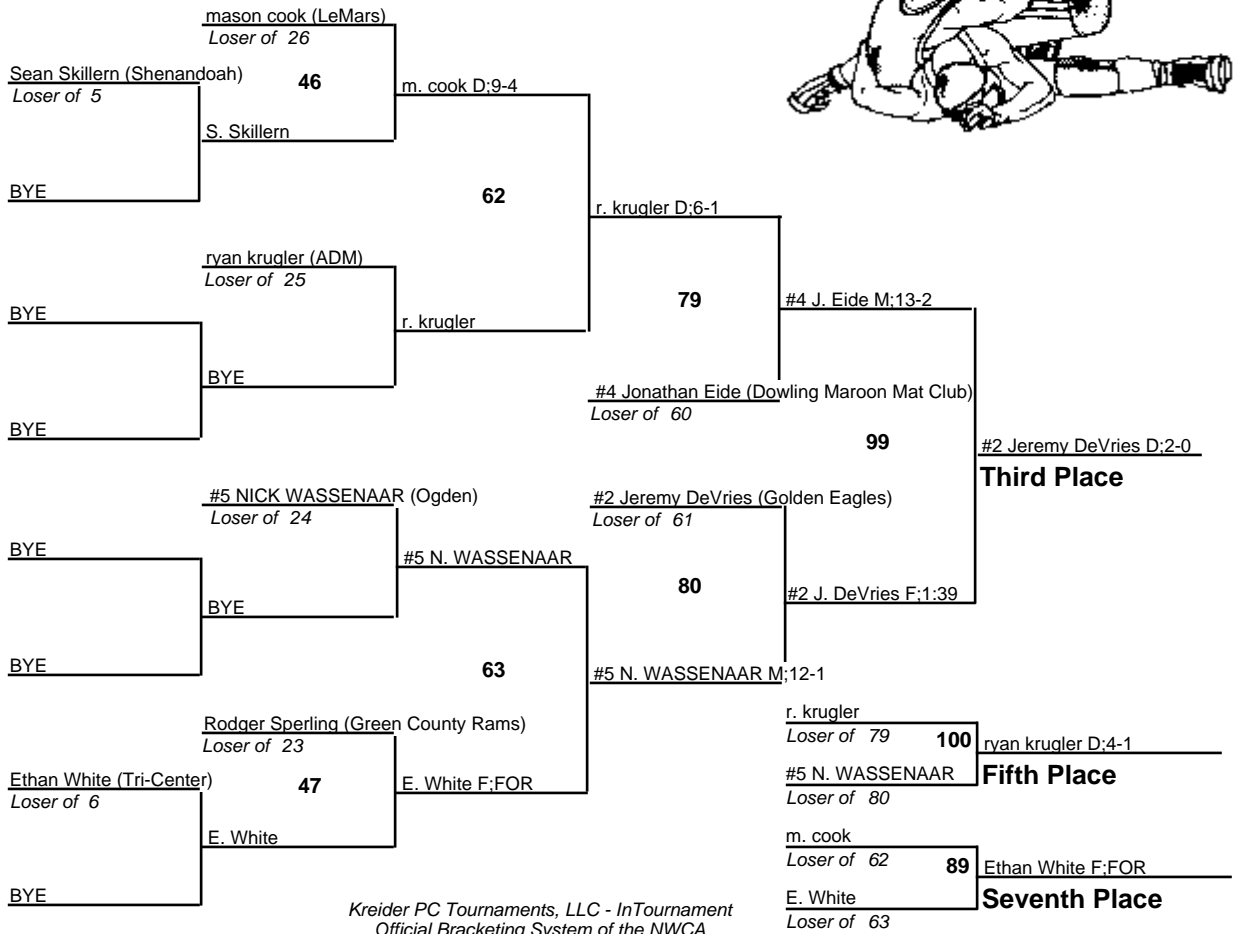

2008 IA State - Mat 8

JH 084
17 February 2008