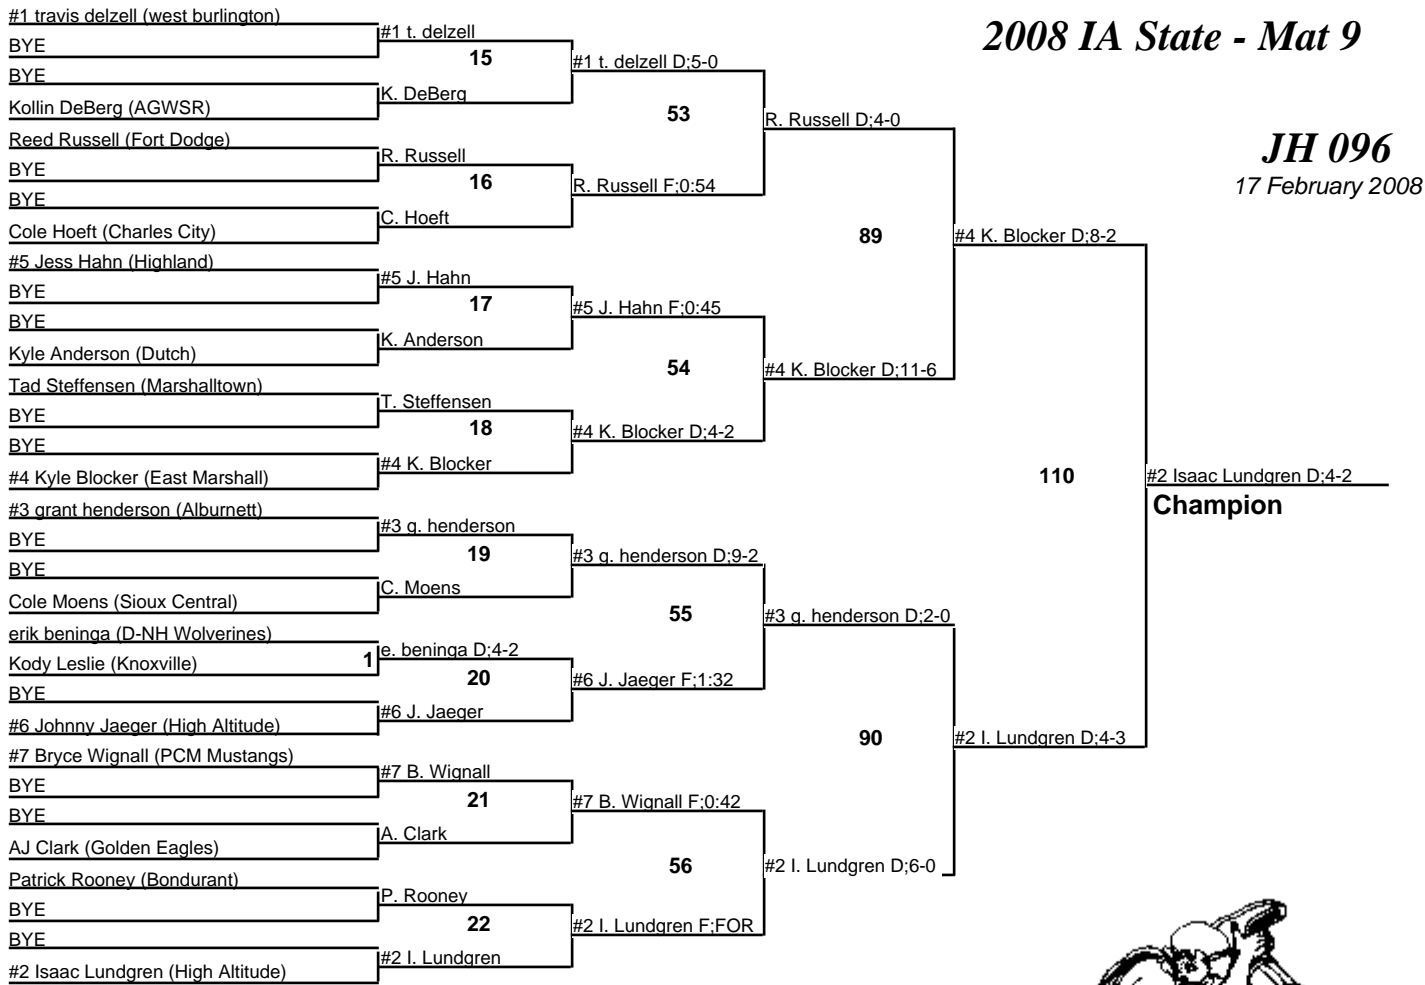

2008 IA State - Mat 9

JH 096
17 February 2008